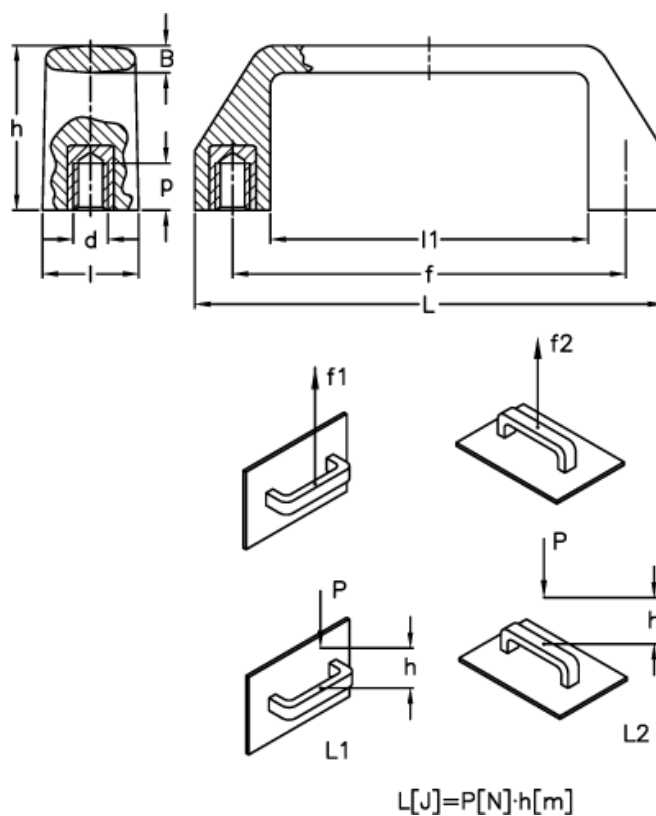

Data Sheet

Article number: 2304037291
Description: E+G Handle
M.543/140 B-M8, Black

Measures

| | | | |
|--------|---------------|--------|-------|
| B | = 7.5 | l1 | = 102 |
| d 6H | = M8 | L1 (J) | = 12 |
| f | = 117 +/- 0,5 | L2 (J) | = 8 |
| F1 (N) | = 3500 | p | = 13 |
| F2 (N) | = 2000 | | |
| h | = 38 | | |
| l | = 25 | | |
| L | = 134 | | |